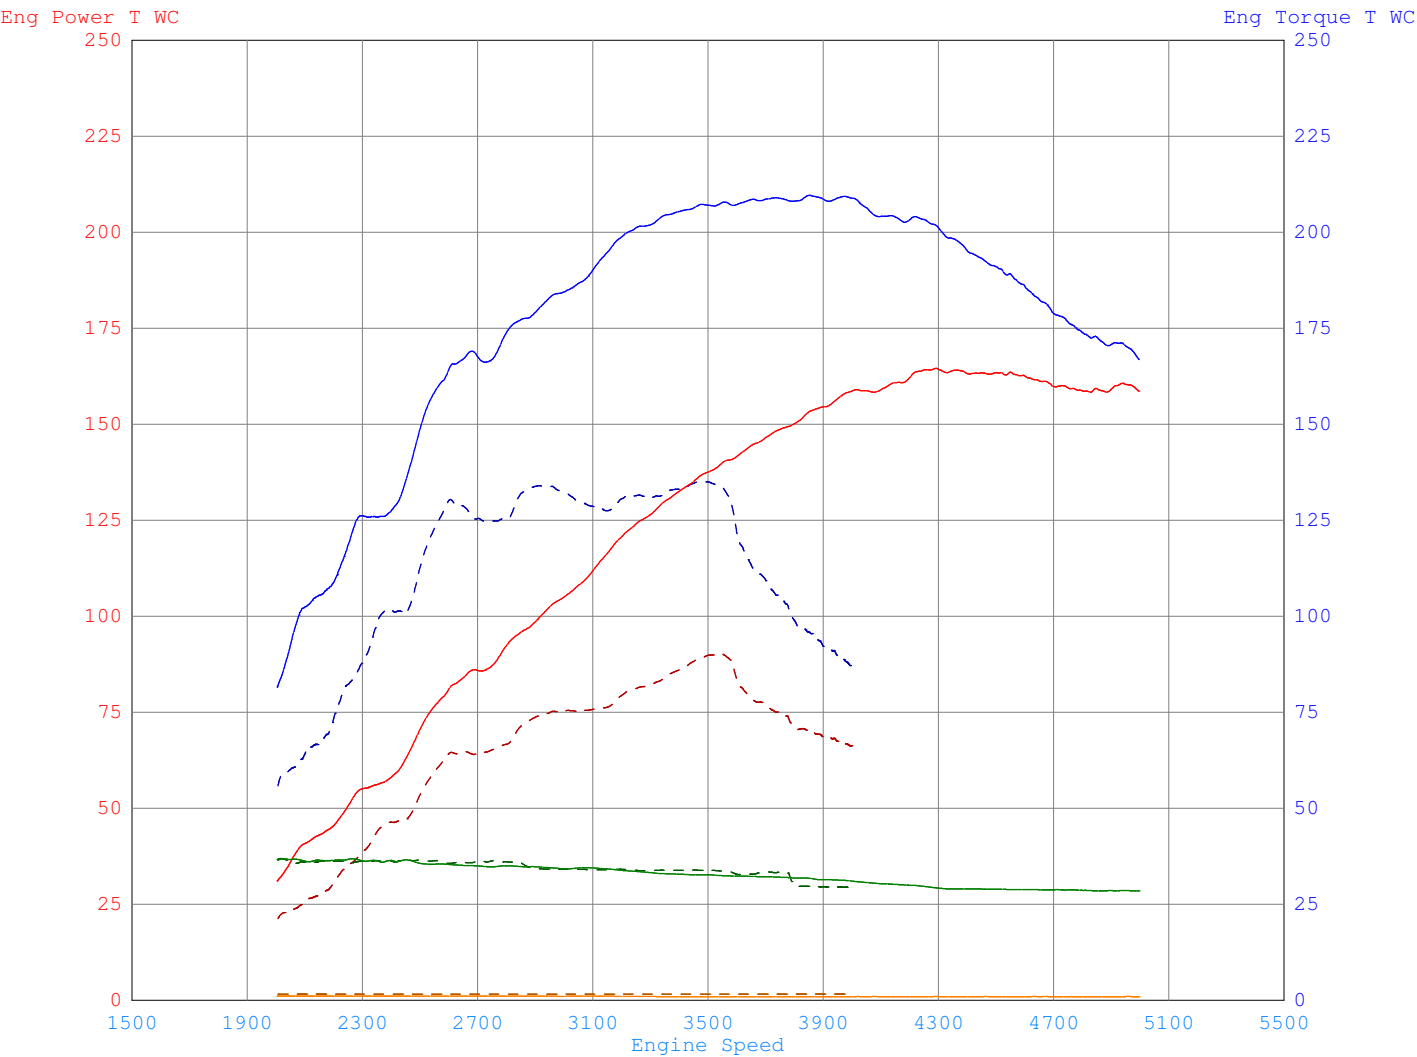

Run#	License	Owner	Acquired	Test Comments
1	581956	Quastel	01/14 10:58:09	
2	581956	Quastel	01/14 10:35:46	
3				

Channel / Run	Min			Max			Avg		
	1	2	3	1	2	3	1	2	3
Eng Torque T WC (Ft-Lb)	81	56		210	135		173	107	
Eng Power T WC (HP)	31	21		165	90		118	63	
AFR #1 (Ratio)	11.4	11.8		14.7	14.8		13.1	13.6	
Boost (KPa)	1.5	2.5		1.8	2.6		1.6	2.5	